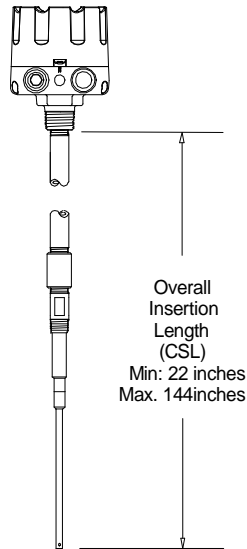

Frequently Asked Questions

Sensor: Various
Subject: CSL, Custom Specific Length References

PZP, 9-873X-X12
Pipe Extension

PZP, 9-872X-X12
Cable Extension

VibraRod, 9-8631-X11
Pipe Extension

DustAlarm ES
DustTrend ES

MK-2 or MK-2e
Cable Extension

MK-2 or MK-2e
Pipe Extension

MK-2 or MK-2e
Lagged Pipe
Extension

MK-2 or MK-2e
Standard

Accessory Probe
Extension

FAQ110717

Monitor Technologies, LLC.
Elburn, IL, USA
www.monitortech.com