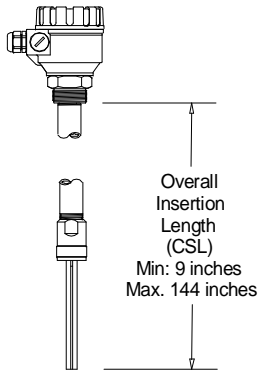

Frequently Asked Questions

Sensor: Various
Subject: CSL, Custom Specific Length References

PZP, 9-873X-X12
Pipe Extension

PZP, 9-872X-X12
Cable Extension

VibraRod, 9-8631-X11
Pipe Extension

DustAlarm ES
DustTrend ES

MK-2 or MK-2e
Cable Extension

MK-2 or MK-2e
Pipe Extension

MK-2 or MK-2e
Lagged Pipe
Extension

MK-2 or MK-2e
Standard

Accessory Probe
Extension

FAQ110717

Monitor Technologies, LLC.
Elburn, IL, USA
www.monitortech.com