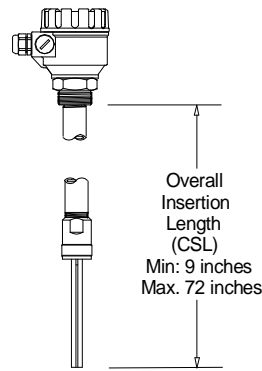

Frequently Asked Questions

Sensor: Various
Subject: CSL, Custom Specific Length References

PZP, 9-873X-X12
Pipe Extension

PZP, 9-872X-X12
Cable Extension

VibraRod, 9-8631-X11
Pipe Extension

DustAlarm ES
DustTrend ES

MK-2 or MK-2e
Cable Extension

MK-2 or MK-2e
Pipe Extension

MK-2 or MK-2e
Lagged Pipe
Extension

MK-2 or MK-2e
Standard

Accessory Probe
Extension

FAQ110717

Monitor Technologies, LLC.
Elburn, IL, USA
www.monitortech.com