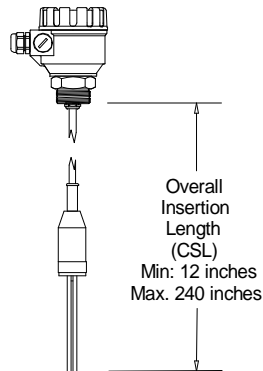

Frequently Asked Questions

Sensor: Various
Subject: CSL, Custom Specific Length References

PZP, 9-873X-X12
Pipe Extension

PZP, 9-872X-X12
Cable Extension

VibraRod, 9-8631-X11
Pipe Extension

DustAlarm ES
DustTrend ES

MK-2 or MK-2e
Cable Extension

MK-2 or MK-2e
Pipe Extension

MK-2 or MK-2e
Lagged Pipe
Extension

MK-2 or MK-2e
Standard

Accessory Probe
Extension

FAQ110717

Monitor Technologies, LLC.
Elburn, IL, USA
www.monitortech.com