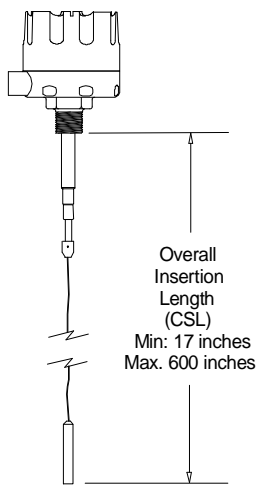

Frequently Asked Questions

Sensor: Various
Subject: CSL, Custom Specific Length References

PZP, 9-873X-X12
Pipe Extension

PZP, 9-872X-X12
Cable Extension

VibraRod, 9-8631-X11
Pipe Extension

DustAlarm ES
DustTrend ES

MK-2 or MK-2e
Cable Extension

MK-2 or MK-2e
Pipe Extension

MK-2 or MK-2e
Lagged Pipe
Extension

MK-2 or MK-2e
Standard

Accessory Probe
Extension

FAQ110717

Monitor Technologies, LLC.
Elburn, IL, USA
www.monitortech.com