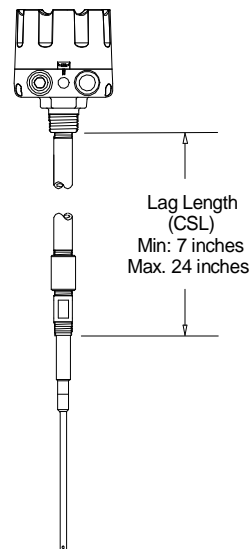

Frequently Asked Questions

Sensor: Various
Subject: CSL, Custom Specific Length References

PZP, 9-873X-X12
Pipe Extension

PZP, 9-872X-X12
Cable Extension

VibraRod, 9-8631-X11
Pipe Extension

DustAlarm ES
DustTrend ES

MK-2 or MK-2e
Cable Extension

MK-2 or MK-2e
Pipe Extension

MK-2 or MK-2e
Lagged Pipe
Extension

MK-2 or MK-2e
Standard

Accessory Probe
Extension

FAQ110717

Monitor Technologies, LLC.
Elburn, IL, USA
www.monitortech.com