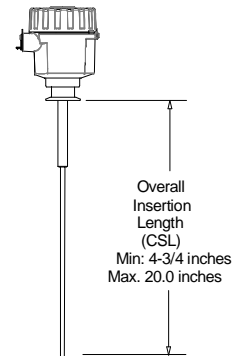

Frequently Asked Questions

Sensor: Various
Subject: CSL, Custom Specific Length References

PZP, 9-873X-X12
Pipe Extension

PZP, 9-872X-X12
Cable Extension

VibraRod, 9-8631-X11
Pipe Extension

DustAlarm ES
DustTrend ES

MK-2 or MK-2e
Cable Extension

MK-2 or MK-2e
Pipe Extension

MK-2 or MK-2e
Lagged Pipe
Extension

MK-2 or MK-2e
Standard

Accessory Probe
Extension

FAQ110717

Monitor Technologies, LLC.
Elburn, IL, USA
www.monitortech.com